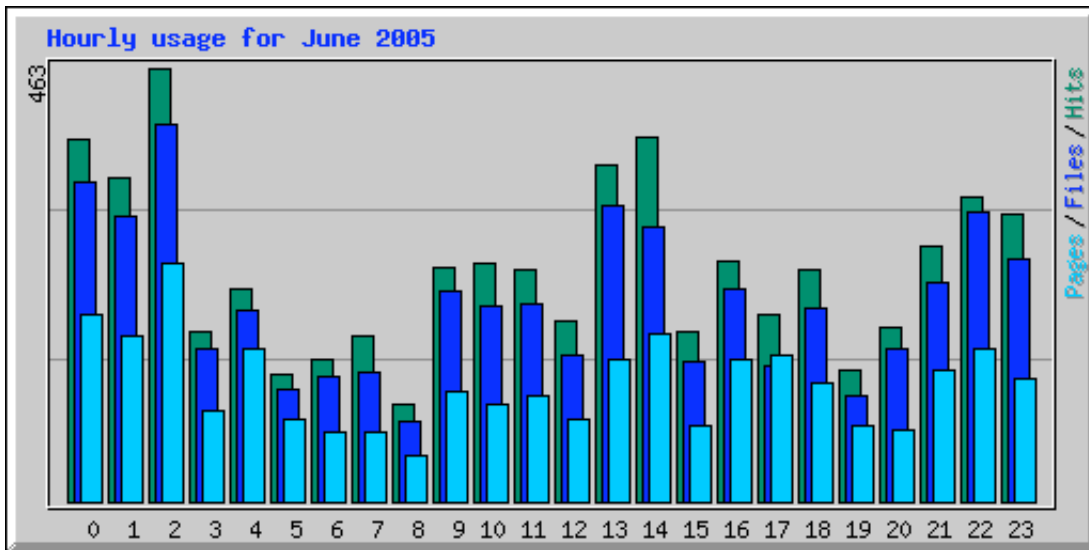

20	589	9.85%	536	10.49%	242	7.97%	39	4.52%	37	6.43%	20179	11.77%	0	0.00%	0	0.00%
21	262	4.38%	203	3.97%	155	5.11%	44	5.10%	40	6.96%	5178	3.02%	0	0.00%	0	0.00%
22	295	4.93%	242	4.74%	114	3.75%	33	3.83%	27	4.70%	23252	13.57%	0	0.00%	0	0.00%
23	144	2.41%	122	2.39%	71	2.34%	38	4.41%	29	5.04%	3563	2.08%	0	0.00%	0	0.00%
24	149	2.49%	131	2.56%	71	2.34%	35	4.06%	27	4.70%	6103	3.56%	0	0.00%	0	0.00%
25	108	1.81%	93	1.82%	64	2.11%	26	3.02%	27	4.70%	3859	2.25%	0	0.00%	0	0.00%
26	170	2.84%	146	2.86%	94	3.10%	29	3.36%	28	4.87%	3328	1.94%	0	0.00%	0	0.00%
27	214	3.58%	173	3.39%	93	3.06%	26	3.02%	21	3.65%	4517	2.64%	0	0.00%	0	0.00%
28	286	4.78%	236	4.62%	230	7.58%	34	3.94%	25	4.35%	4163	2.43%	0	0.00%	0	0.00%
29	202	3.38%	176	3.44%	155	5.11%	27	3.13%	17	2.96%	2998	1.75%	0	0.00%	0	0.00%
30	110	1.84%	82	1.61%	62	2.04%	31	3.60%	24	4.17%	1615	0.94%	0	0.00%	0	0.00%

Hourly Statistics for June 2005																		
Hour	Hits			Files			Pages			kB F		kB In		kB Out				
	Avg	Total	%	Avg	Total	%	Avg	Total	%	Avg	Total	Avg	Total	Avg	Total			
0	12	386	6.45%	11	341	6.67%	6	200	6.59%	280	8410	4.91%	0	0	0.00%	0	0	0.00%
1	11	346	5.78%	10	305	5.97%	5	177	5.83%	257	7710	4.50%	0	0	0.00%	0	0	0.00%
2	15	463	7.74%	13	402	7.87%	8	255	8.40%	308	9245	5.39%	0	0	0.00%	0	0	0.00%
3	6	182	3.04%	5	164	3.21%	3	98	3.23%	256	7675	4.48%	0	0	0.00%	0	0	0.00%
4	7	226	3.78%	6	203	3.97%	5	163	5.37%	210	6309	3.68%	0	0	0.00%	0	0	0.00%
5	4	135	2.26%	4	120	2.35%	2	88	2.90%	70	2099	1.22%	0	0	0.00%	0	0	0.00%
6	5	151	2.52%	4	134	2.62%	2	75	2.47%	163	4900	2.86%	0	0	0.00%	0	0	0.00%
7	5	177	2.96%	4	138	2.70%	2	73	2.40%	146	4385	2.56%	0	0	0.00%	0	0	0.00%
8	3	104	1.74%	2	85	1.66%	1	48	1.58%	103	3096	1.81%	0	0	0.00%	0	0	0.00%
9	8	250	4.18%	7	224	4.38%	3	117	3.85%	255	7655	4.47%	0	0	0.00%	0	0	0.00%
10	8	254	4.25%	6	209	4.09%	3	104	3.43%	321	9627	5.62%	0	0	0.00%	0	0	0.00%
11	8	248	4.15%	7	211	4.13%	3	112	3.69%	329	9858	5.75%	0	0	0.00%	0	0	0.00%
12	6	192	3.21%	5	156	3.05%	2	87	2.87%	194	5815	3.39%	0	0	0.00%	0	0	0.00%