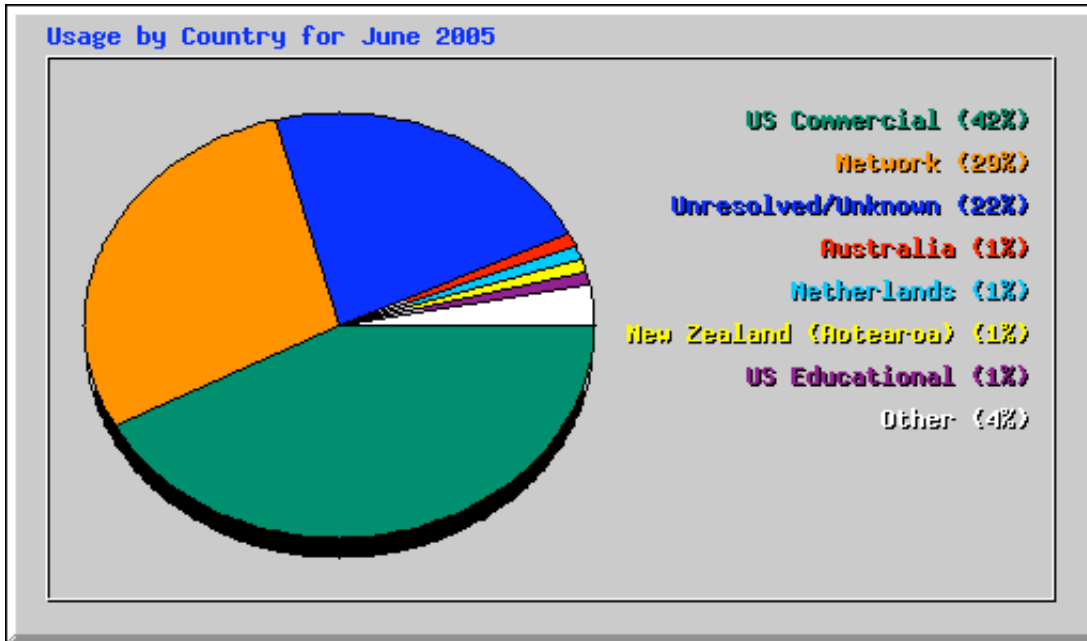

13	110	1.84%	RMA/1.0 (compatible; RealMedia)
14	88	1.47%	oBot
15	83	1.39%	ConveraCrawler/0.8 (+http://www.authoritativeweb.com/crawl)

Top 29 of 29 Total Countries

#	Hits		Files		kB F		kB In		kB Out		Country
1	2531	42.32%	2285	44.72%	74844	43.66%	0	0.00%	0	0.00%	US Commercial
2	1756	29.36%	1459	28.56%	44025	25.69%	1	0.00%	1	0.00%	Network
3	1291	21.59%	1200	23.49%	44856	26.17%	1	0.00%	1	0.00%	Unresolved/Unknown
4	57	0.95%	54	1.06%	1044	0.61%	0	0.00%	0	0.00%	Australia
5	54	0.90%	51	1.00%	1335	0.78%	0	0.00%	0	0.00%	Netherlands
6	52	0.87%	47	0.92%	801	0.47%	0	0.00%	0	0.00%	New Zealand (Aotearoa)
7	41	0.69%	40	0.78%	871	0.51%	0	0.00%	0	0.00%	US Educational
8	24	0.40%	21	0.41%	382	0.22%	0	0.00%	0	0.00%	Italy
9	23	0.38%	21	0.41%	506	0.30%	0	0.00%	0	0.00%	Thailand
10	17	0.28%	15	0.29%	208	0.12%	0	0.00%	0	0.00%	China
11	16	0.27%	15	0.29%	428	0.25%	0	0.00%	0	0.00%	Germany
12	14	0.23%	14	0.27%	107	0.06%	0	0.00%	0	0.00%	US Military
13	13	0.22%	13	0.25%	177	0.10%	0	0.00%	0	0.00%	Switzerland
14	13	0.22%	12	0.23%	200	0.12%	0	0.00%	0	0.00%	United Kingdom
15	12	0.20%	12	0.23%	406	0.24%	0	0.00%	0	0.00%	Canada
16	10	0.17%	7	0.14%	246	0.14%	0	0.00%	0	0.00%	Poland
17	9	0.15%	9	0.18%	115	0.07%	0	0.00%	0	0.00%	Indonesia
18	8	0.13%	7	0.14%	141	0.08%	0	0.00%	0	0.00%	Slovak Republic
19	7	0.12%	5	0.10%	132	0.08%	0	0.00%	0	0.00%	Denmark
20	6	0.10%	5	0.10%	100	0.06%	0	0.00%	0	0.00%	US Government